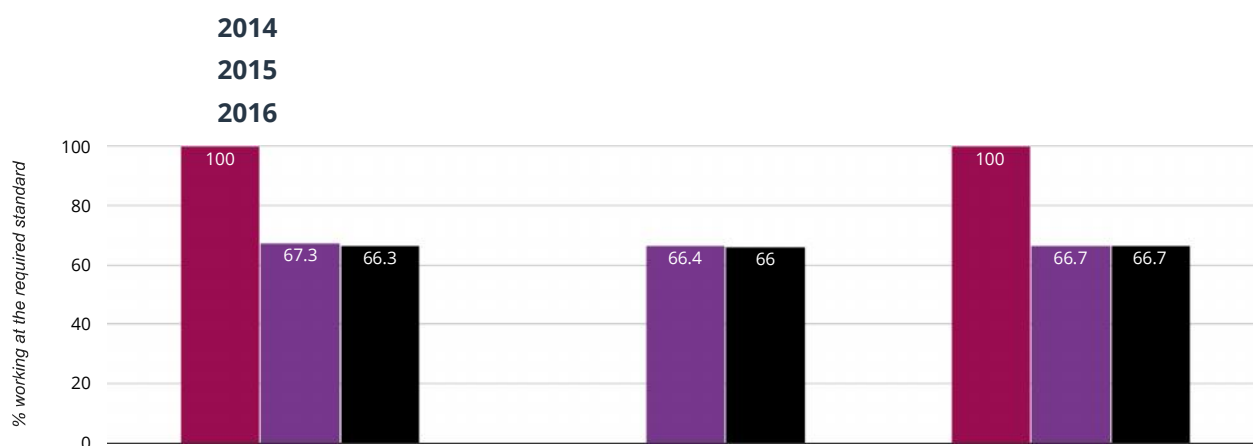

Year 2: Working At

100% in 2016

0% change from 2014

■ Broadhempston Village Primary School ■ Devon (287) ■ National (15537)