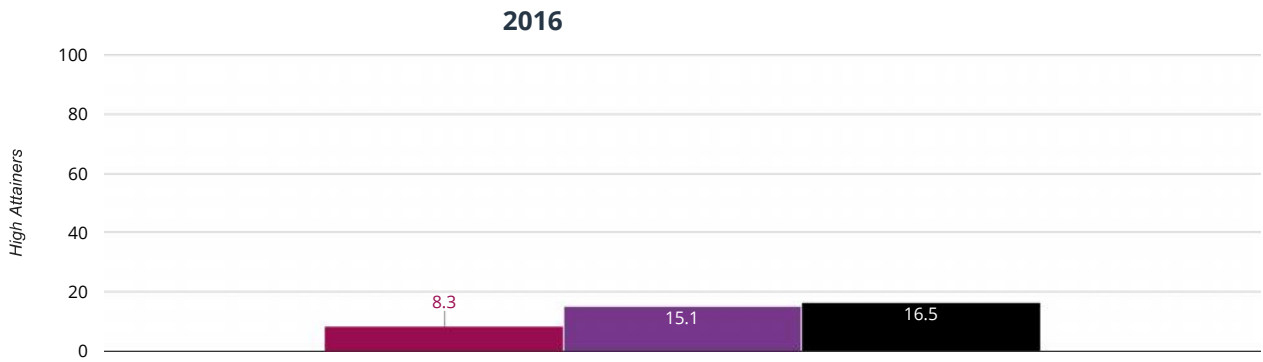

⊕ Maths

8.3% in 2016

■ Broadhempston Village Primary School ■ Devon (311) ■ National (15810)

⊕ Maths - average scaled score

103.3% in 2016

■ Broadhempston Village Primary School ■ Devon (311) ■ National (15810)