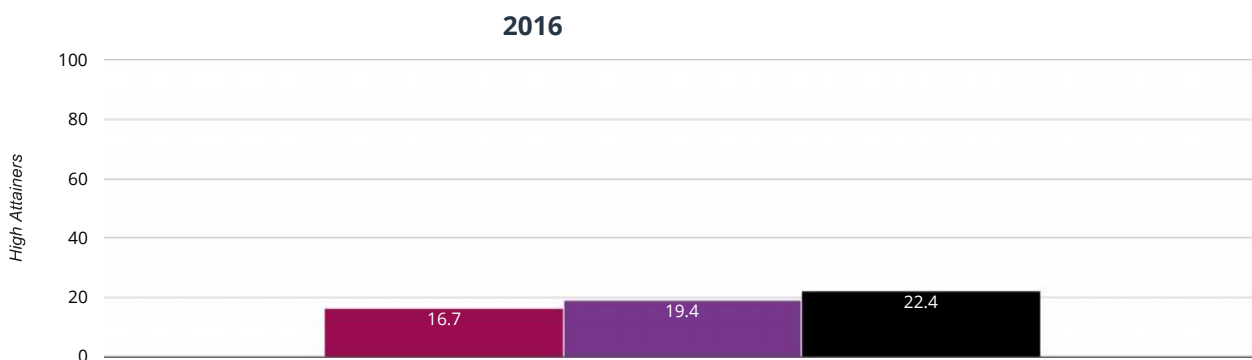

GPS

16.7% in 2016

■ Broadhempston Village Primary School   ■ Devon (311)   ■ National (15810)