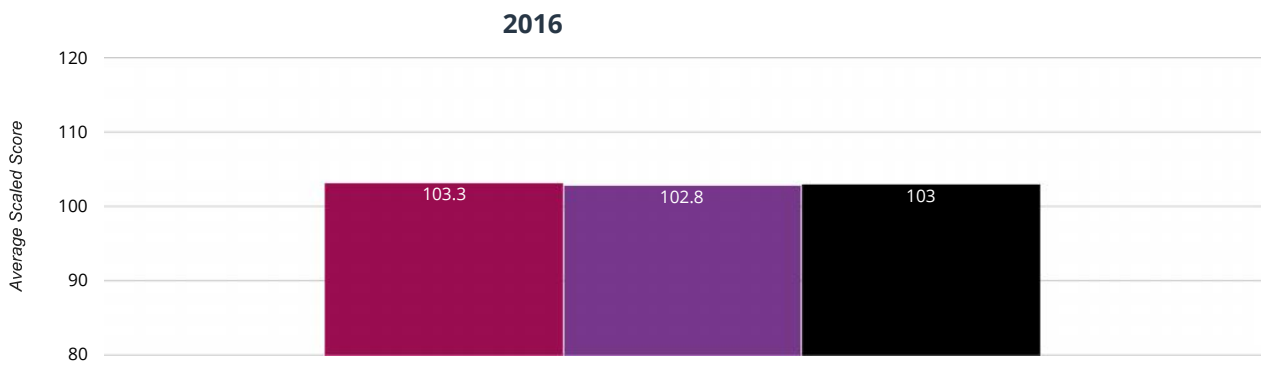

⊕ Maths - average scaled score

103.3% in 2016

■ Broadhempston Village Primary School   ■ Devon (311)   ■ National (15810)