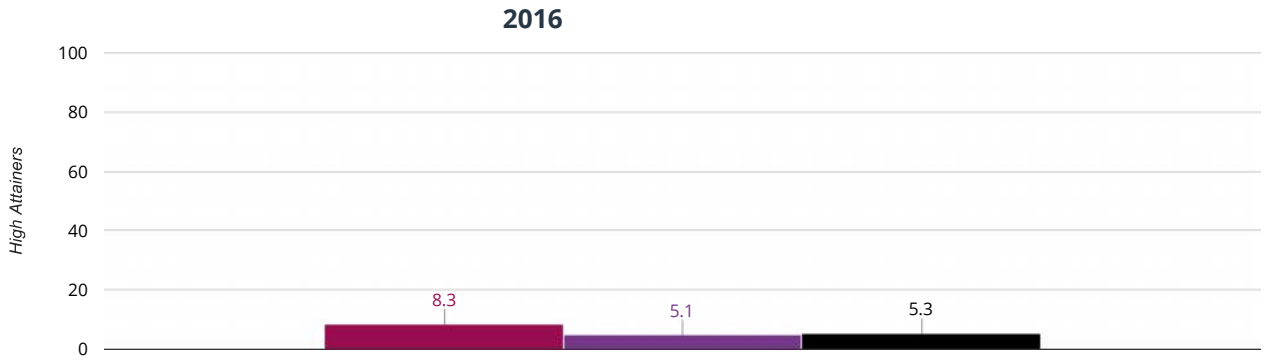

104.6% in 2016

■ Broadhempston Village Primary School ■ Devon (311) ■ National (15810)

RWM - achieved standard

41.7% in 2016

■ Broadhempston Village Primary School ■ Devon (311) ■ National (15810)

8.3% in 2016