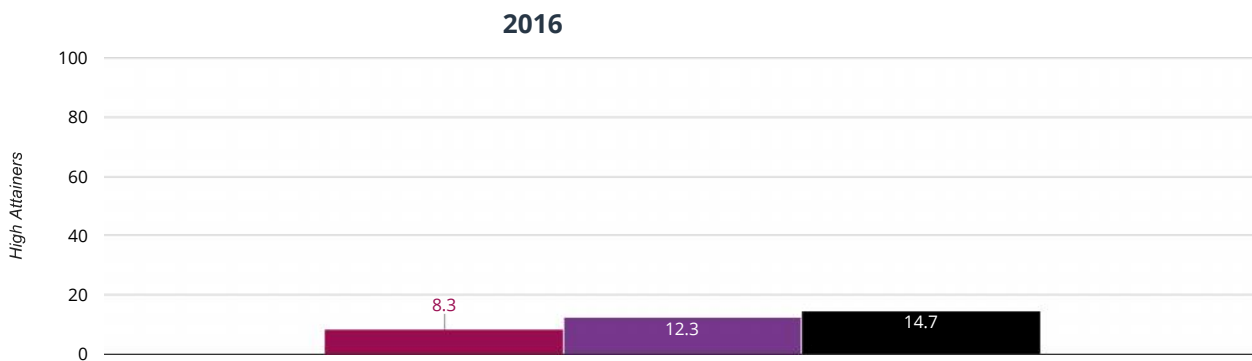

✎ Writing

8.3% in 2016

■ Broadhempston Village Primary School   ■ Devon (311)   ■ National (15810)