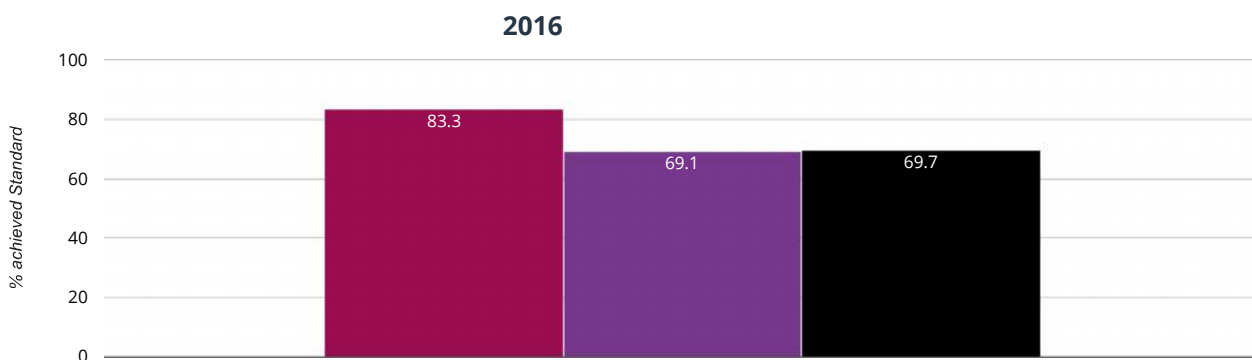

⊕ Maths - achieved standard

83.3% in 2016

■ Broadhempston Village Primary School   ■ Devon (311)   ■ National (15810)