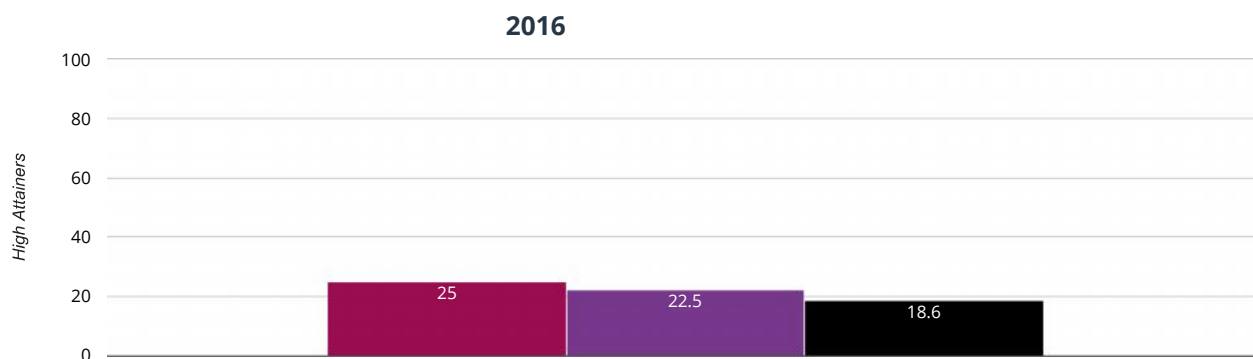

BROADHEMPSTON VILLAGE PRIMARY SCHOOL

Reading - achieved standard

66.7% in 2016

■ Broadhempston Village Primary School ■ Devon (311) ■ National (15810)

Reading

25% in 2016

■ Broadhempston Village Primary School ■ Devon (311) ■ National (15810)

Reading - average scaled score

104% in 2016

■ Broadhempston Village Primary School ■ Devon (311) ■ National (15810)

Writing - achieved standard

58.3% in 2016

■ Broadhempston Village Primary School ■ Devon (311) ■ National (15810)