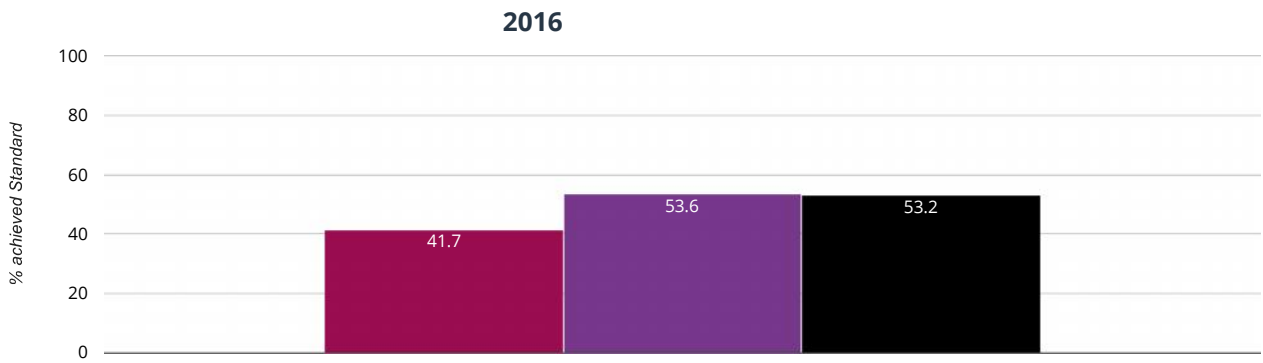

GPS - achieved standard

83.3% in 2016

■ Broadhempston Village Primary School ■ Devon (311) ■ National (15810)

GPS

16.7% in 2016

■ Broadhempston Village Primary School ■ Devon (311) ■ National (15810)

GPS - average scaled score

104.6% in 2016

■ Broadhempston Village Primary School ■ Devon (311) ■ National (15810)

RWM - achieved standard

41.7% in 2016

■ Broadhempston Village Primary School ■ Devon (311) ■ National (15810)

8.3% in 2016