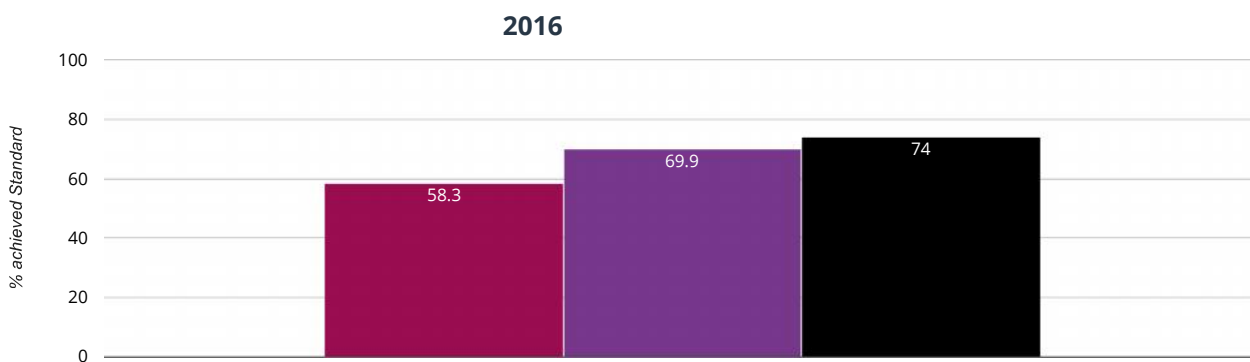

BROADHEMPSTON VILLAGE PRIMARY SCHOOL

Reading - achieved standard

66.7% in 2016

■ Broadhempston Village Primary School ■ Devon (311) ■ National (15810)

Reading

25% in 2016

■ Broadhempston Village Primary School ■ Devon (311) ■ National (15810)

Reading - average scaled score

104% in 2016

■ Broadhempston Village Primary School ■ Devon (311) ■ National (15810)

Writing - achieved standard

58.3% in 2016

■ Broadhempston Village Primary School ■ Devon (311) ■ National (15810)