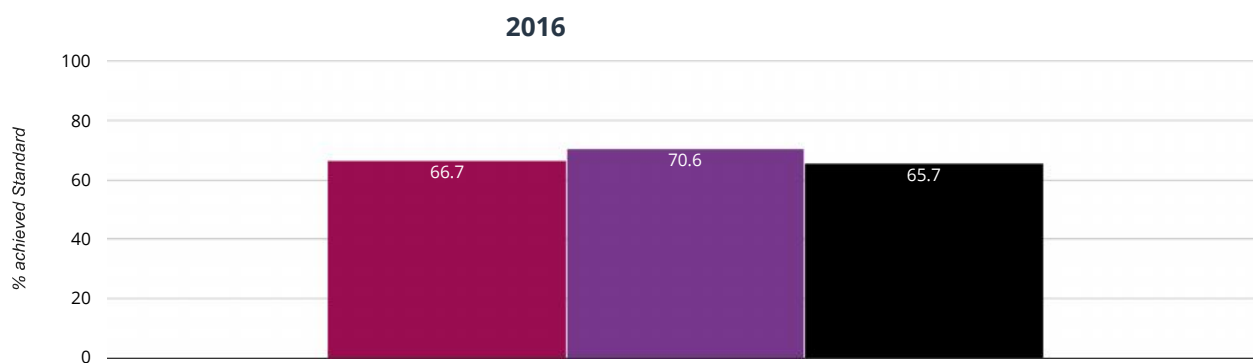

BROADHEMPSTON VILLAGE PRIMARY SCHOOL

Reading - achieved standard

66.7% in 2016

■ Broadhempston Village Primary School ■ Devon (311) ■ National (15810)

Reading

25% in 2016

■ Broadhempston Village Primary School ■ Devon (311) ■ National (15810)

Reading - average scaled score

104% in 2016

■ Broadhempston Village Primary School ■ Devon (311) ■ National (15810)

Writing - achieved standard

58.3% in 2016

■ Broadhempston Village Primary School ■ Devon (311) ■ National (15810)