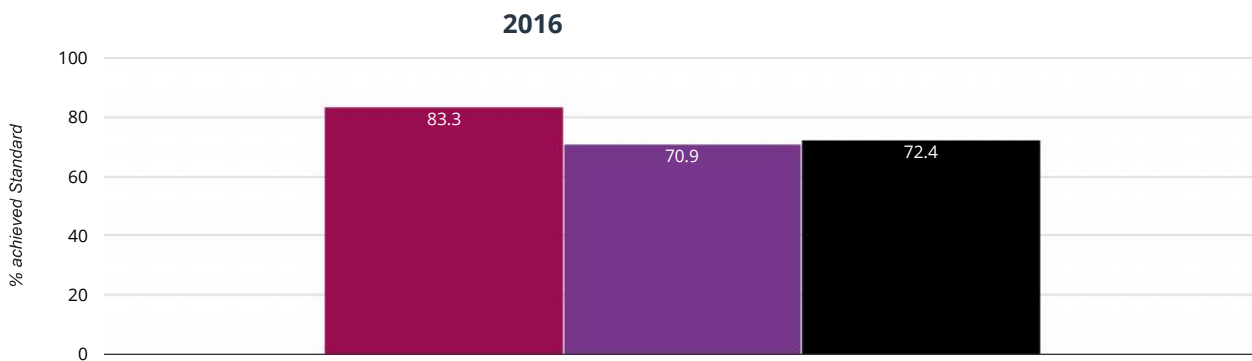

GPS - achieved standard

83.3% in 2016

■ Broadhempston Village Primary School   ■ Devon (311)   ■ National (15810)