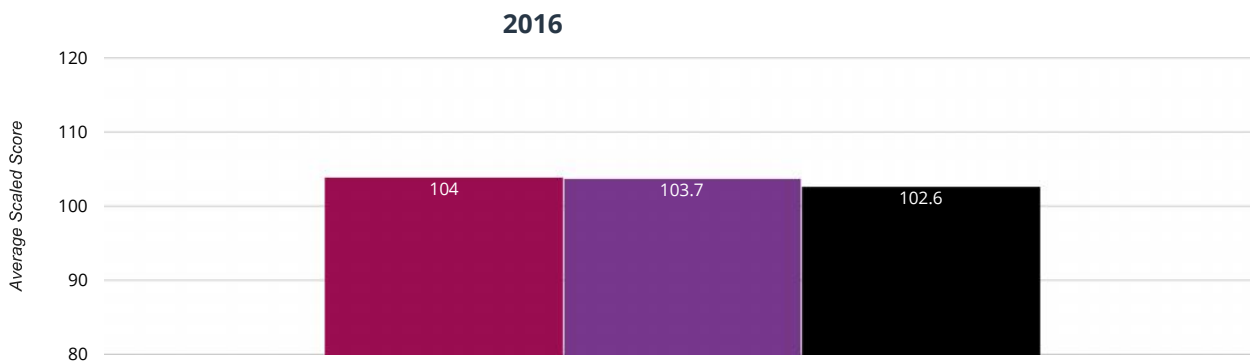

BROADHEMPSTON VILLAGE PRIMARY SCHOOL

Reading - achieved standard

66.7% in 2016

■ Broadhempston Village Primary School ■ Devon (311) ■ National (15810)

Reading

25% in 2016

■ Broadhempston Village Primary School ■ Devon (311) ■ National (15810)

Reading - average scaled score

104% in 2016

■ Broadhempston Village Primary School ■ Devon (311) ■ National (15810)

Writing - achieved standard

58.3% in 2016

■ Broadhempston Village Primary School ■ Devon (311) ■ National (15810)