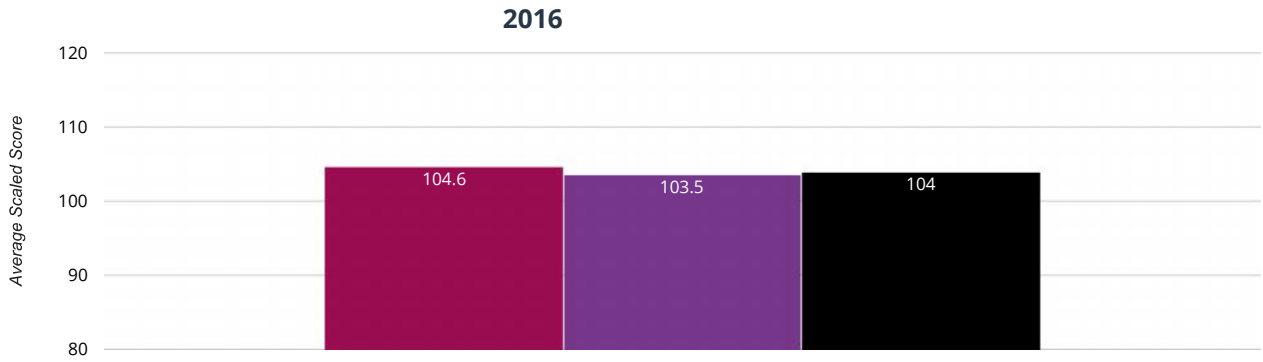

GPS - achieved standard

83.3% in 2016

■ Broadhempston Village Primary School ■ Devon (311) ■ National (15810)

GPS

16.7% in 2016

■ Broadhempston Village Primary School ■ Devon (311) ■ National (15810)

GPS - average scaled score