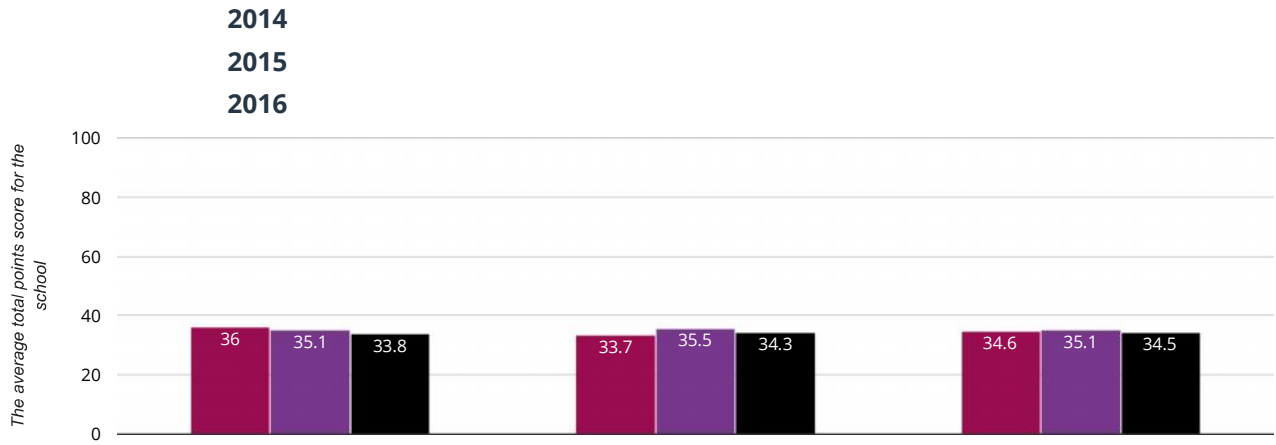

BROADHEMPSTON VILLAGE PRIMARY SCHOOL

★ Good Level Of Development

90% in 2016

30% points rise since 2015

8.2% points rise since 2014

■ Broadhempston Village Primary School ■ Devon (324) ■ National (17315)

📈 Average Total Points Score

34.6% in 2016

0.9% points rise since 2015

1.4% points drop since 2014

■ Broadhempston Village Primary School ■ Devon (324) ■ National (17315)