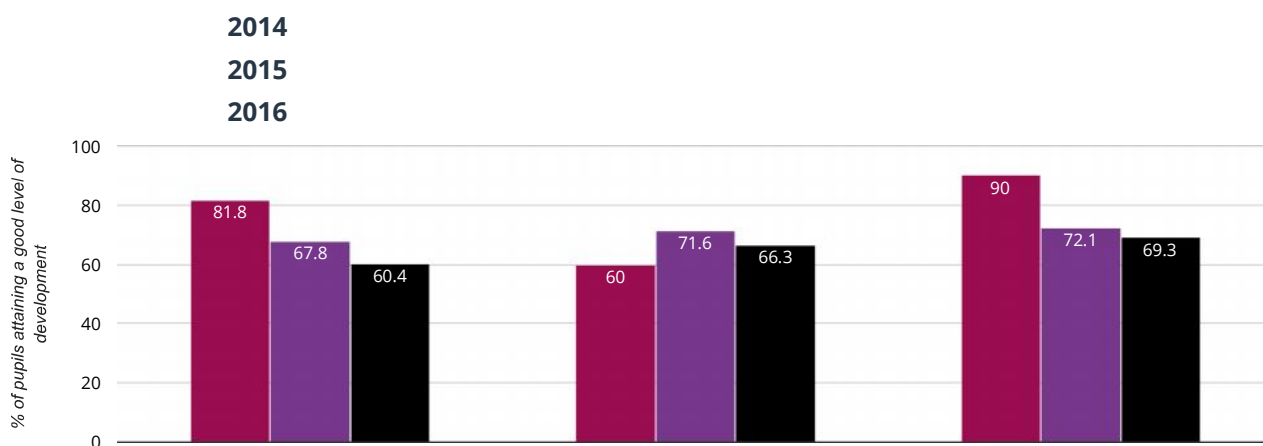

BROADHEMPSTON VILLAGE PRIMARY SCHOOL

★ Good Level Of Development

90% in 2016

30% points rise since 2015

8.2% points rise since 2014

■ Broadhempston Village Primary School ■ Devon (324) ■ National (17315)

📈 Average Total Points Score

34.6% in 2016

0.9% points rise since 2015

1.4% points drop since 2014

■ Broadhempston Village Primary School ■ Devon (324) ■ National (17315)