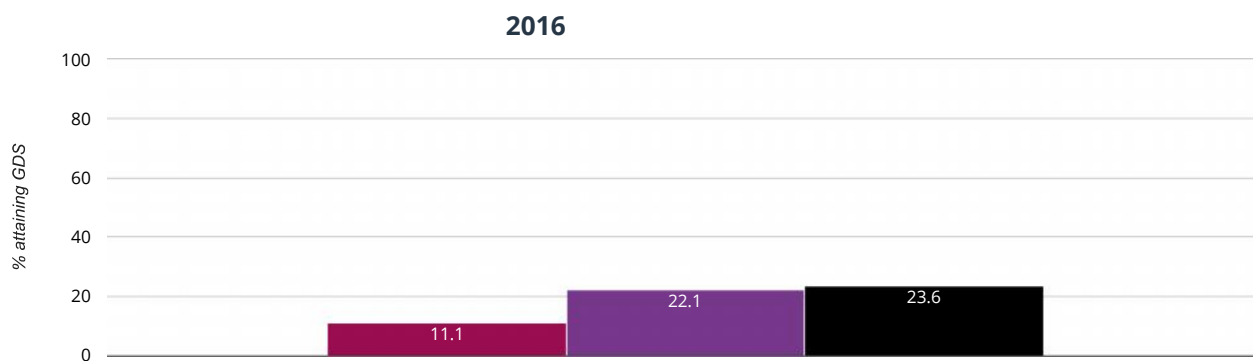

Reading - attaining GDS

11.1% in 2016

■ Broadhempston Village Primary School   ■ Devon (308)   ■ National (16230)