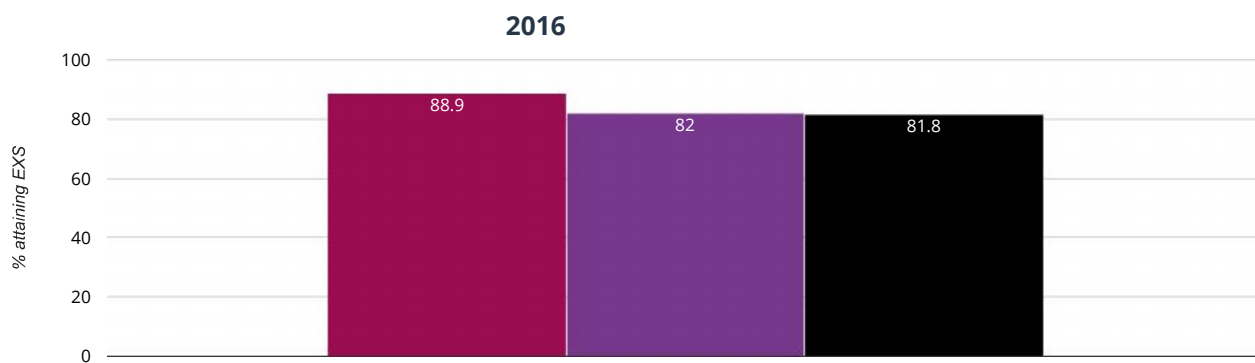

Science - attaining EXS

88.9% in 2016

■ Broadhempston Village Primary School ■ Devon (308) ■ National (16230)

RWM - attaining EXS or better

66.7% in 2016

■ Broadhempston Village Primary School ■ Devon (308) ■ National (16230)