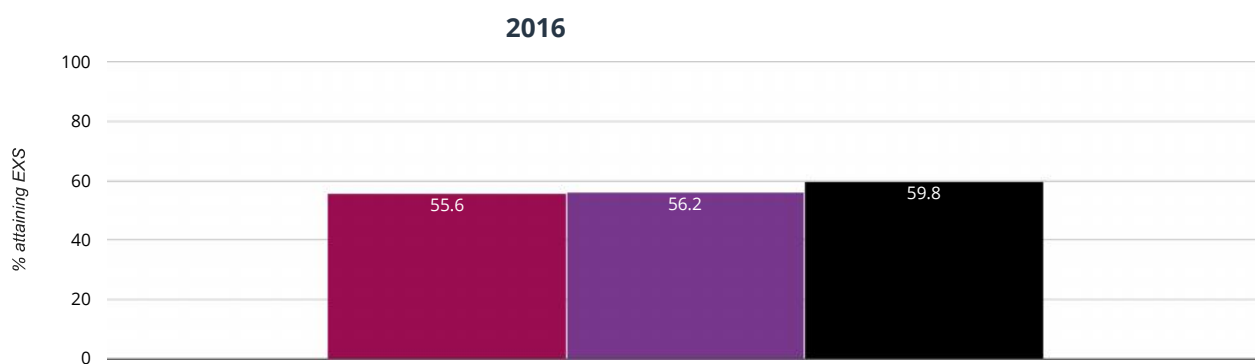

Reading, Writing, Maths and Science - attaining EXS

55.6 in 2016

■ Broadhempston Village Primary School   ■ Devon (308)   ■ National (16230)