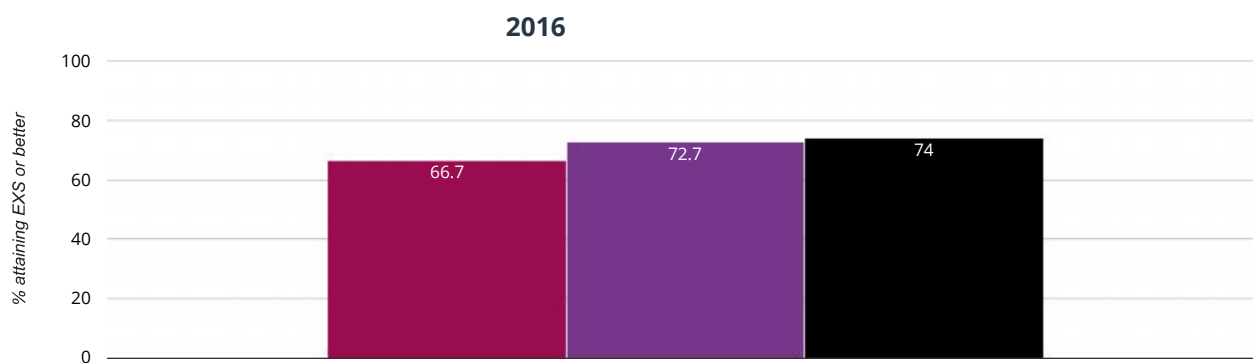

BROADHEMPSTON VILLAGE PRIMARY SCHOOL

Reading - attaining EXS or better

66.7% in 2016

■ Broadhempston Village Primary School   ■ Devon (308)   ■ National (16230)