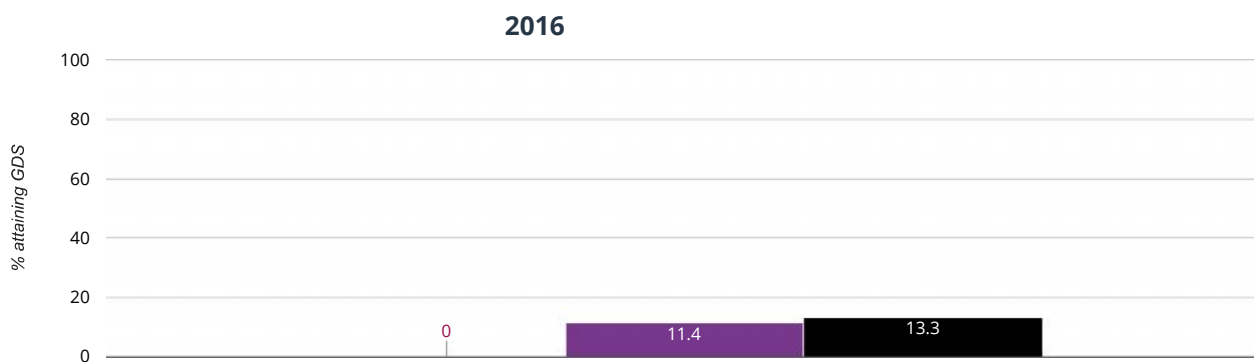

✎ Writing - attaining EXS or better

66.7% in 2016

■ Broadhempston Village Primary School ■ Devon (308) ■ National (16230)

✎ Writing - attaining GDS

0% in 2016

■ Broadhempston Village Primary School ■ Devon (308) ■ National (16230)