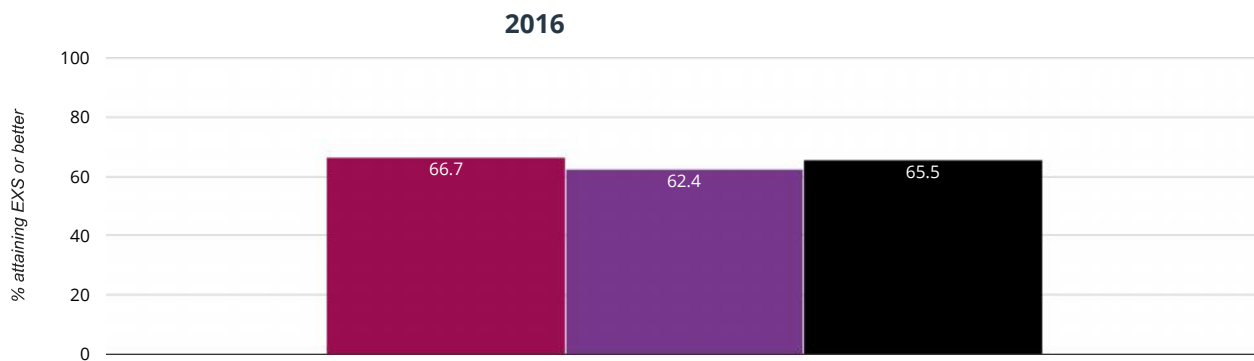

✎ Writing - attaining EXS or better

66.7% in 2016

■ Broadhempston Village Primary School ■ Devon (308) ■ National (16230)

✎ Writing - attaining GDS

0% in 2016

■ Broadhempston Village Primary School ■ Devon (308) ■ National (16230)