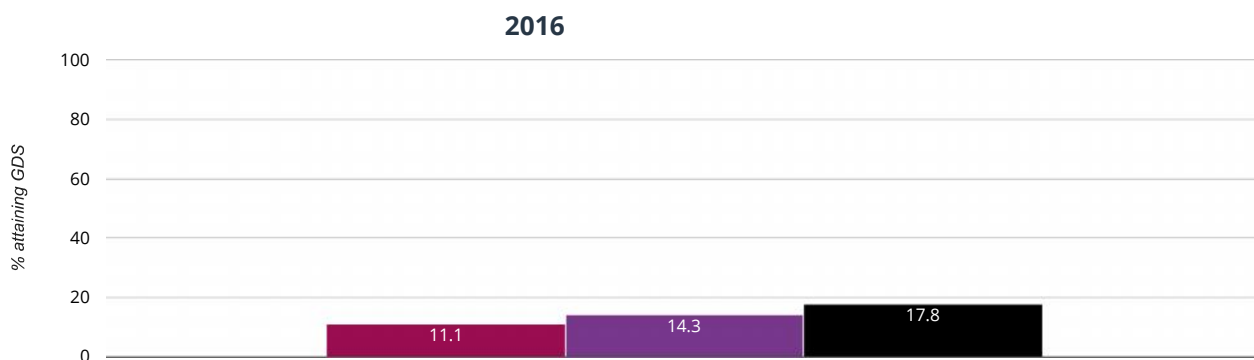

⊕ Maths - attaining GDS

11.1% in 2016

■ Broadhempston Village Primary School   ■ Devon (308)   ■ National (16230)