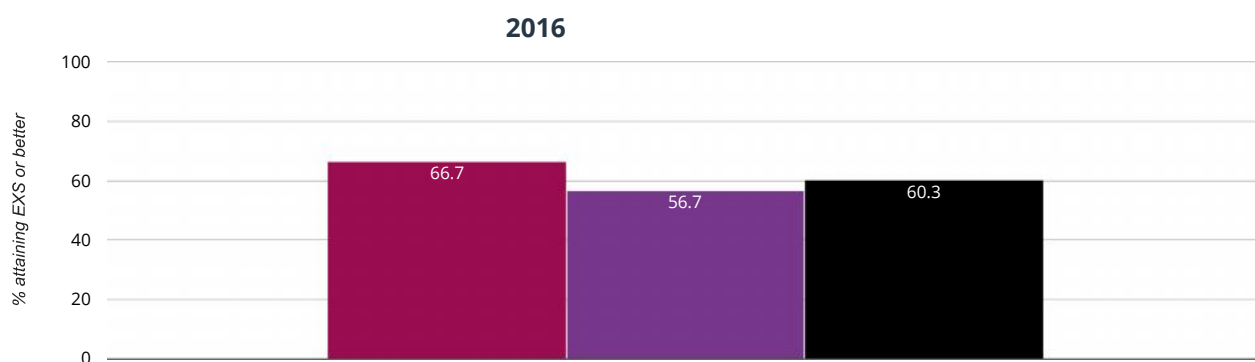

Science - attaining EXS

88.9% in 2016

■ Broadhempston Village Primary School ■ Devon (308) ■ National (16230)

RWM - attaining EXS or better

66.7% in 2016

■ Broadhempston Village Primary School ■ Devon (308) ■ National (16230)