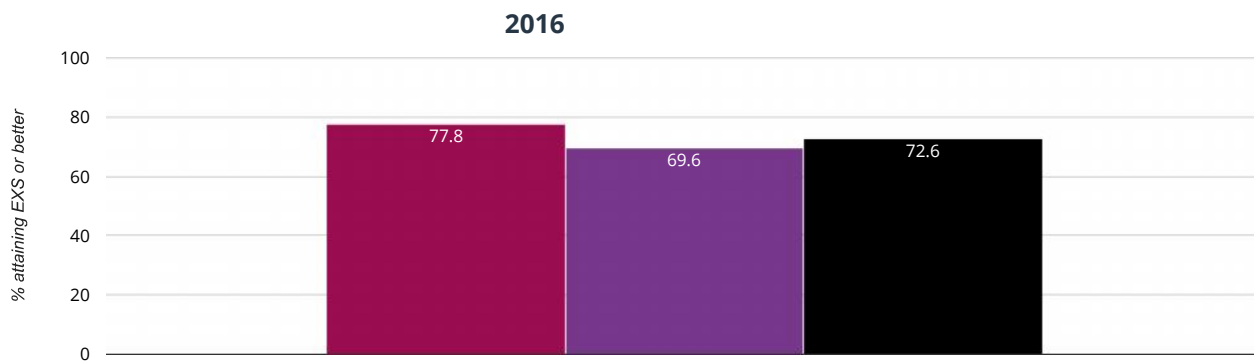

⊕ Maths - attaining EXS or better

77.8% in 2016

■ Broadhempston Village Primary School   ■ Devon (308)   ■ National (16230)